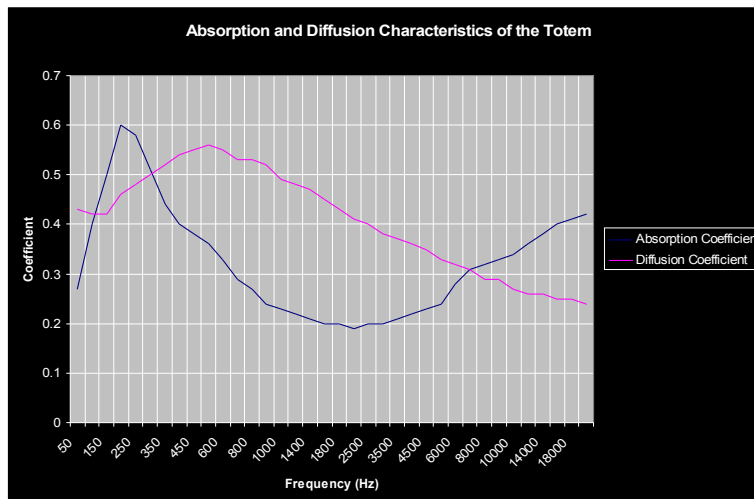

TOTEM

Physical Specifications

Height	–	230	cm
Width	–	113	cm
Depth	–	40	cm
Weight	–	25	Kg

Acoustic Specifications

OBLIGATO

Physical Specifications

- Height – 230 cm
- Width – 90 cm
- Depth – 30 cm
- Weight – 55 Kg