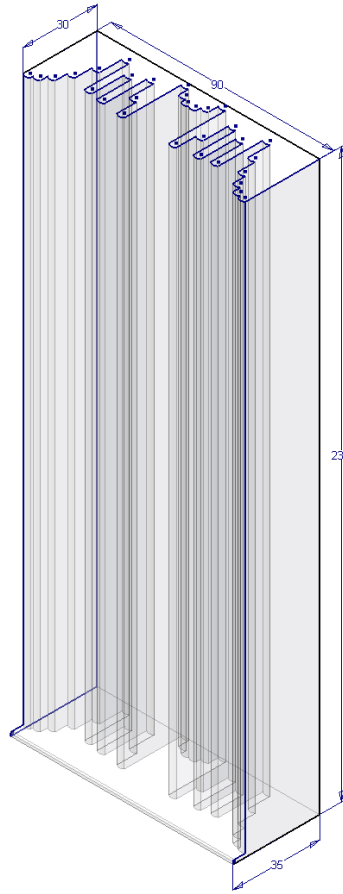

TOTEM

Physical Specifications

Height	–	230	cm
Width	–	113	cm
Depth	–	40	cm
Weight	–	25	Kg

Acoustic Specifications

OBLIGATO

Physical Specifications

- Height – 230 cm
- Width – 90 cm
- Depth – 30 cm
- Weight – 55 Kg

Acoustic Specifications

RONDURE

Physical Specifications

Height	–	23.8	cm
Width	–	100	cm
Thickness	–	5.8	cm
Weight	–	7	Kg

Acoustic Specifications

FREESTANDING AND CEILING MOUNTED ACOUSTICS

Totem/Obligato/Rondure