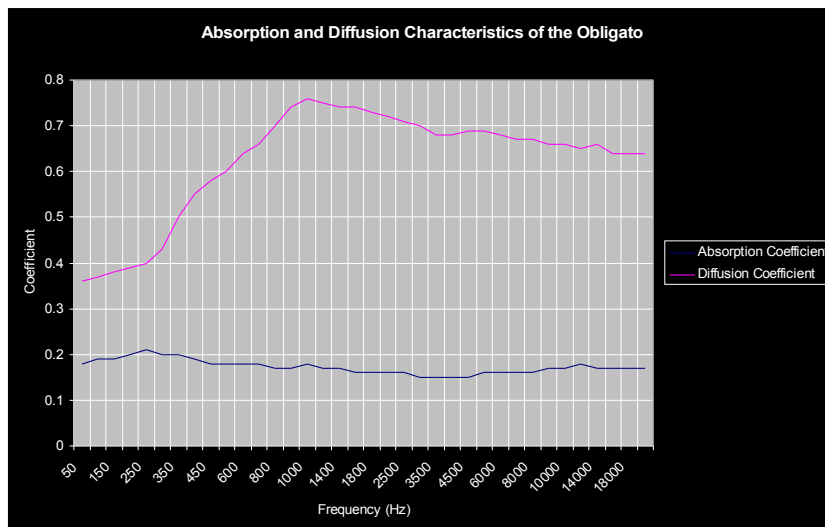

Acoustic Specifications