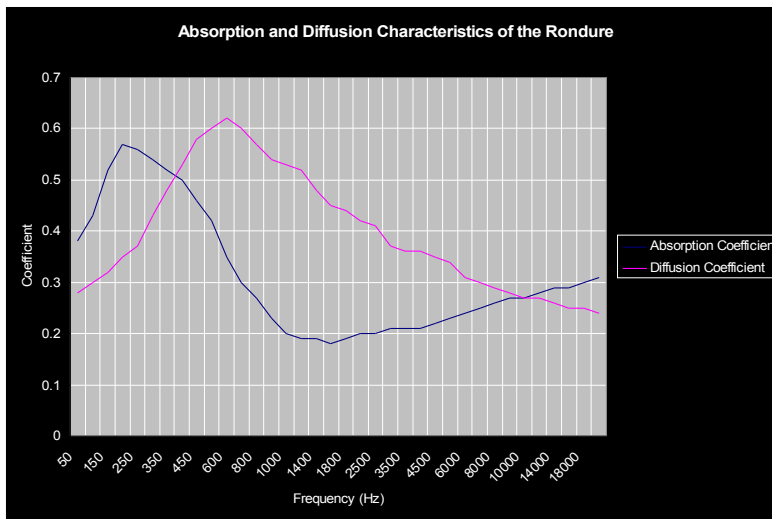

Acoustic Specifications

RONDURE

Physical Specifications

Height	–	23.8	cm
Width	–	100	cm
Thickness	–	5.8	cm
Weight	–	7	Kg

Acoustic Specifications

FREESTANDING AND CEILING MOUNTED ACOUSTICS

Totem/Obligato/Rondure